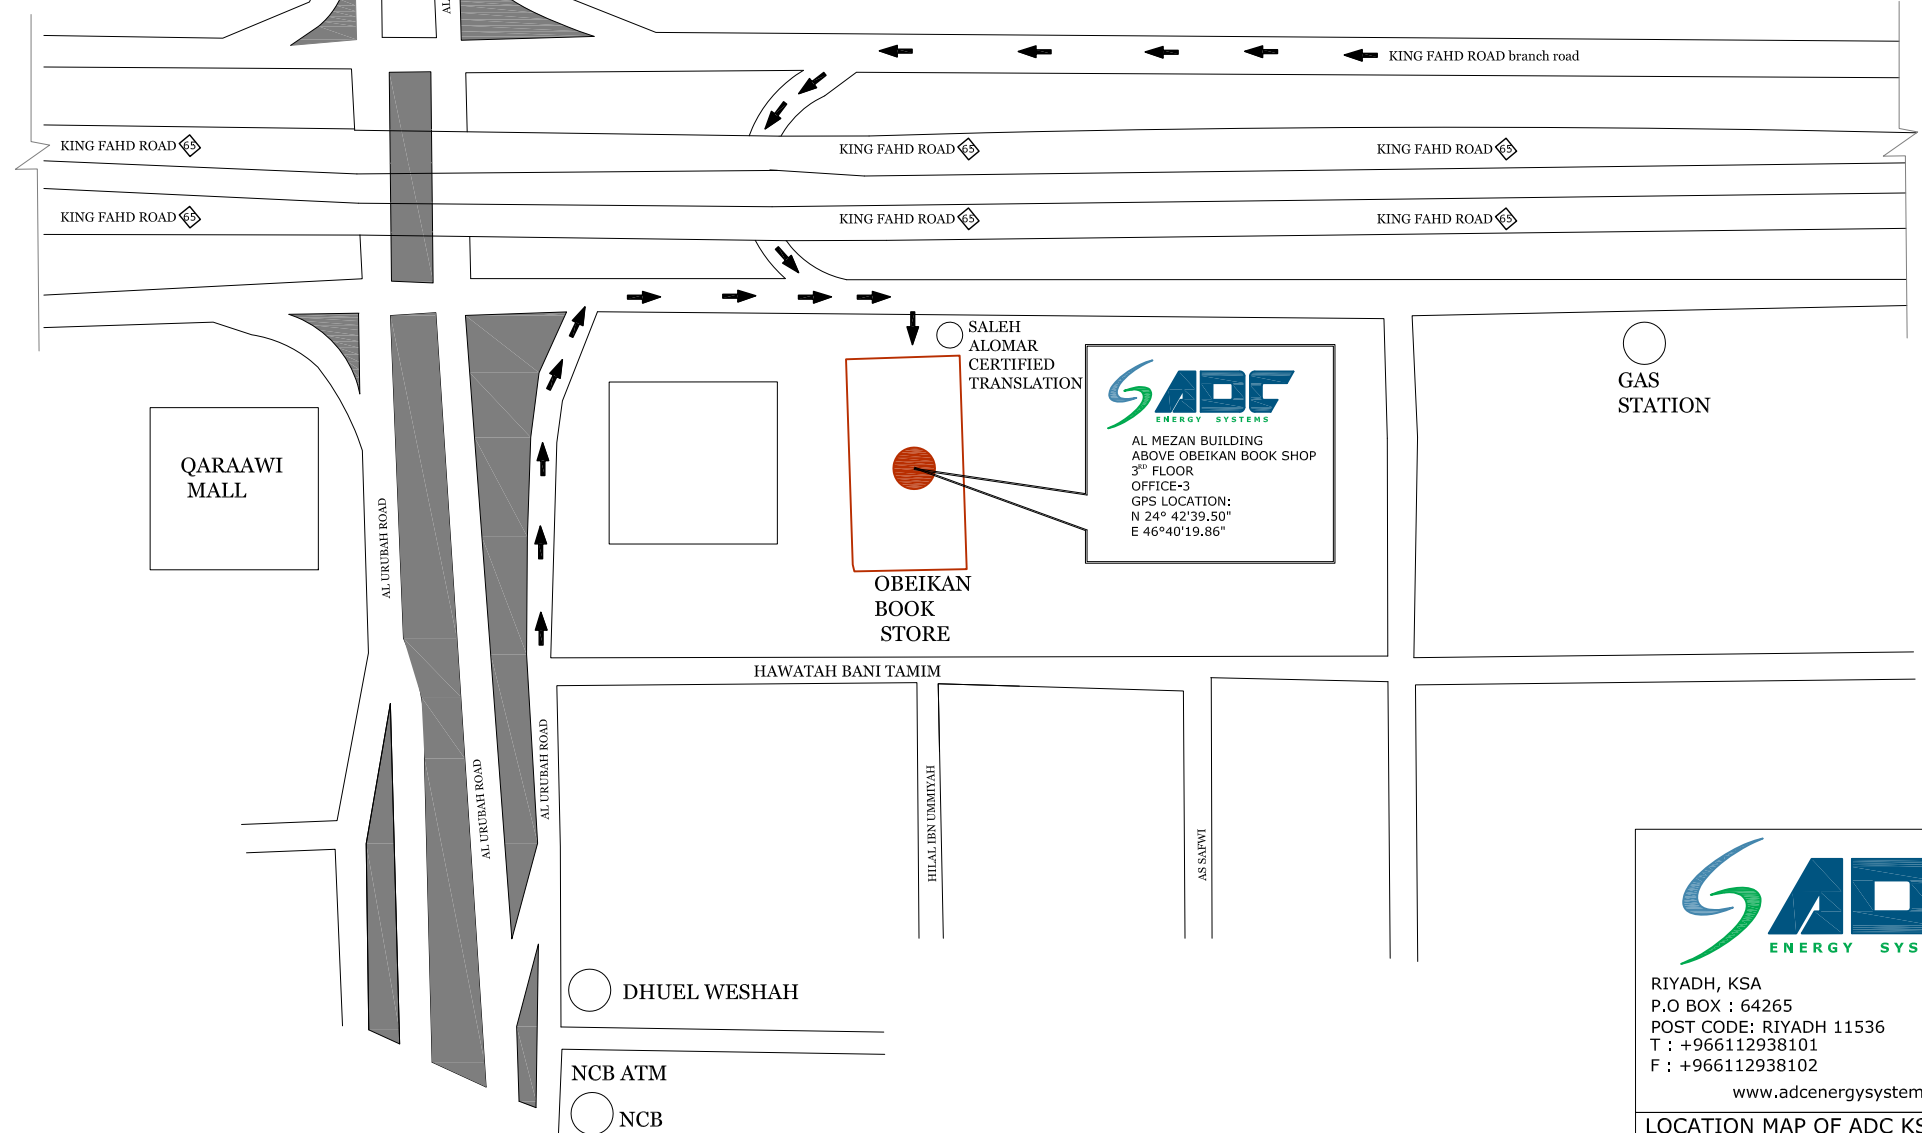

KINGDOM TOWER

AL MUTHANA HOTEL

RIYADH, KSA
 P.O BOX : 64265
 POST CODE: RIYADH 11536
 T : +966112938101
 F : +966112938102
www.adcenergysystems.com

LOCATION MAP OF ADC KSA OFFICE